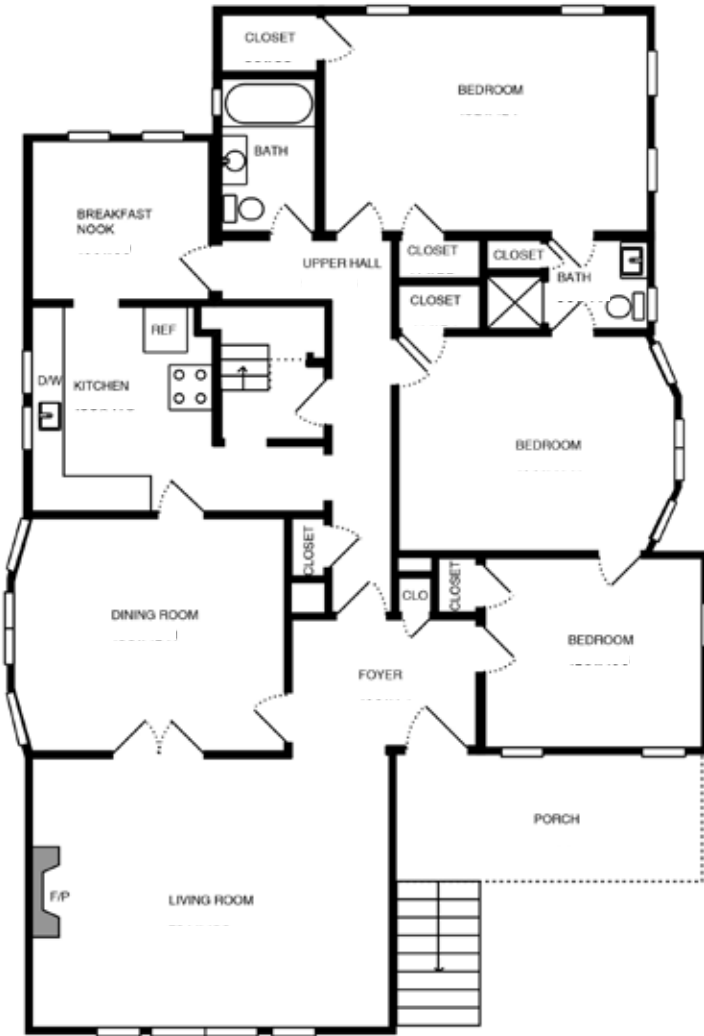

985 DARIEN WAY

SAN FRANCISCO, CA 94127

Second Floor

First Floor

BARB CO
REAL ESTATE GROUP

BARBAGELATA

Rendering by The Home Depot.
All measurements are approximate while deemed reliable, no information on these floor plans should be relied upon without independent verification.