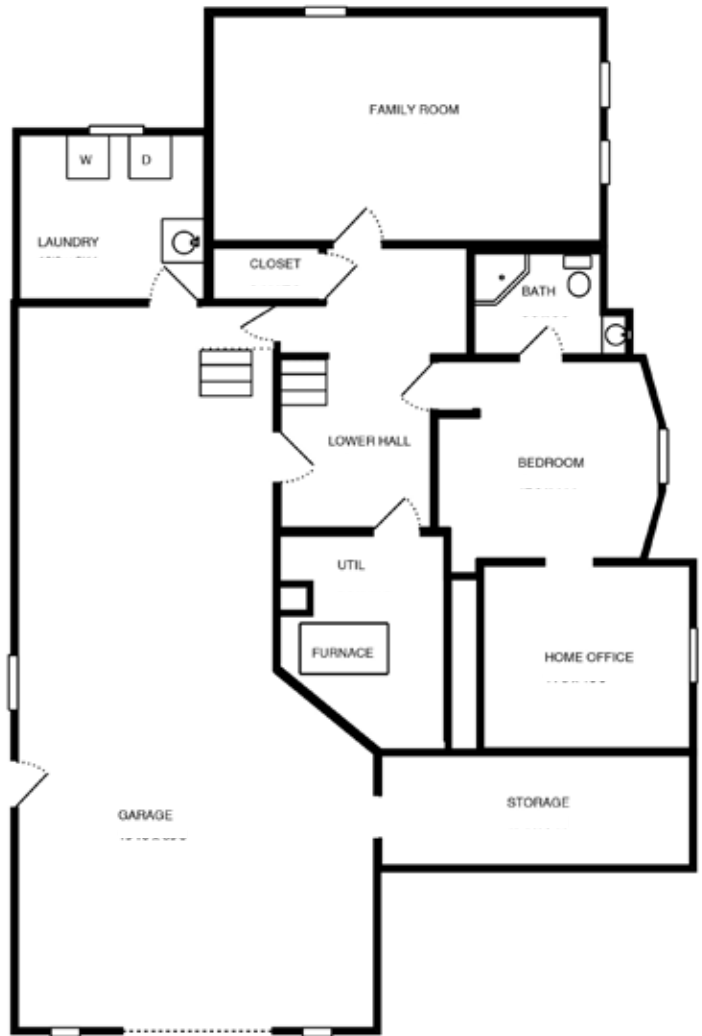

985 DARIEN WAY

SAN FRANCISCO, CA 94127

Second Floor

First Floor

BARB CO
REAL ESTATE GROUP

BARBAGELATA

Rendering by The Home Depot.
All measurements are approximate while deemed reliable, no information on these floor plans should be relied upon without independent verification.